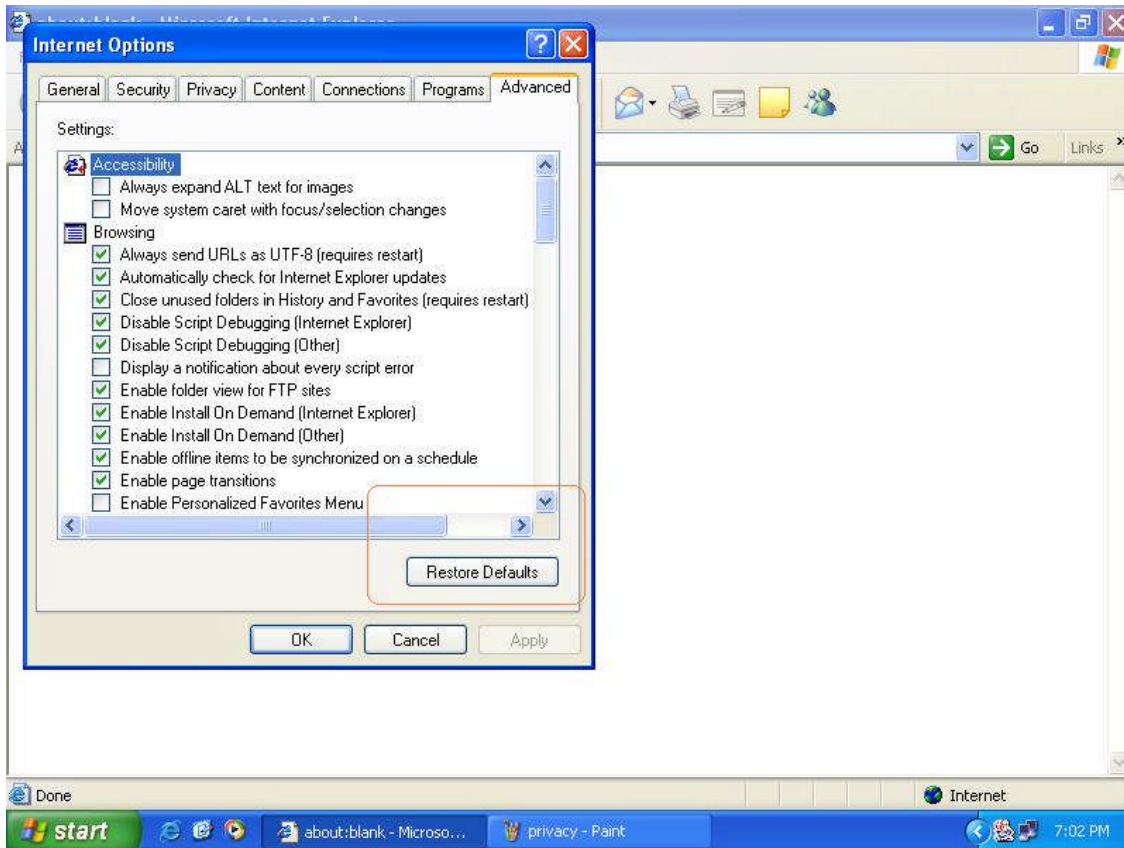

**Step 3:**

Now select privacy Tab-->>Make sure that scrollbar is set to position shown in the below screen shot.

**Step 4:**

Now select Advance Tab->> Click on "Restore Defaults" button.

**Step 5:**

Once all the above steps are performed click "Apply" button and then click on "OK" button.