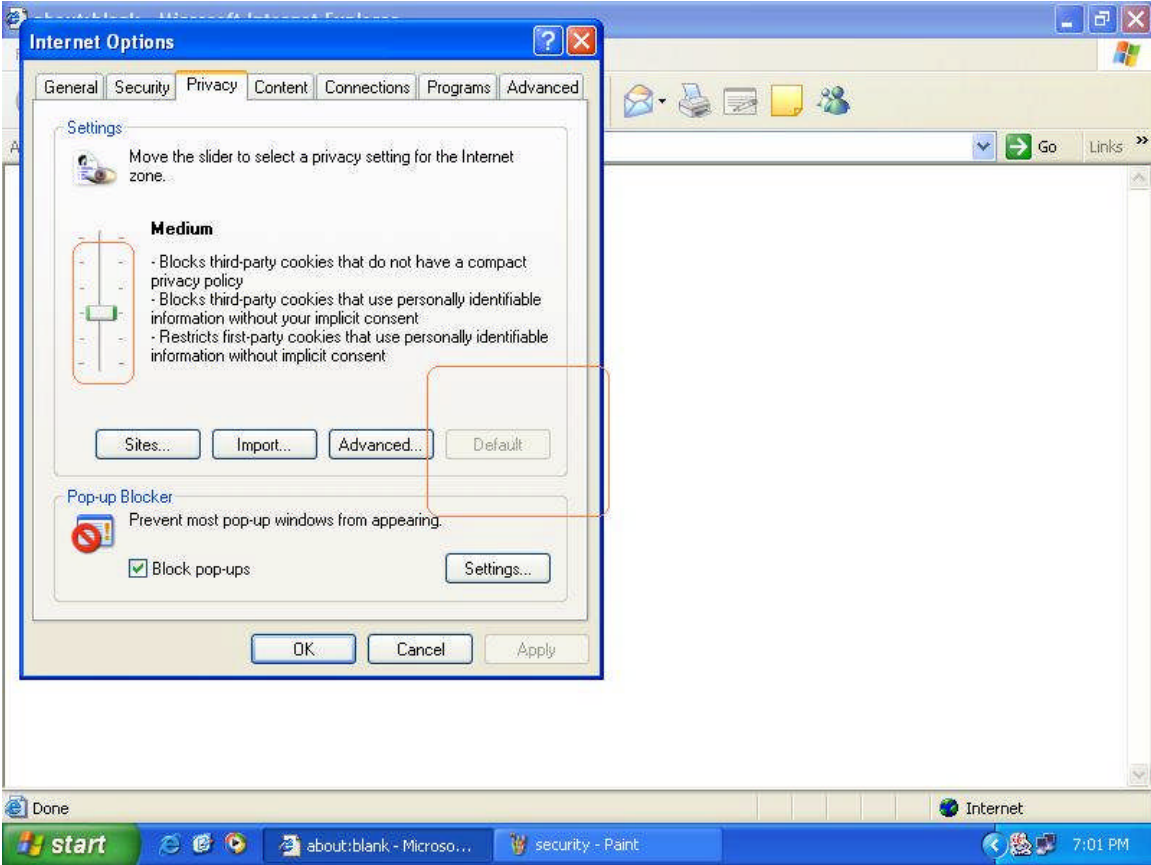

### Now Enable Java Plug-in 1.6.0

1800 hours of e-learning in over 600 courses

**Step 2:**

Open Internet Explorer->>Select Tools->>Select Internet Options->>Select Security Tab->>Click on "Default Level" in that screen

**Step 3:**

Now select privacy Tab-->>Make sure that scrollbar is set to position shown in the below screen shot.

**Step 4:**

Now select Advance Tab->> Click on "Restore Defaults" button.

**Step 5:**

Once all the above steps are performed click "Apply" button and then click on "OK" button.