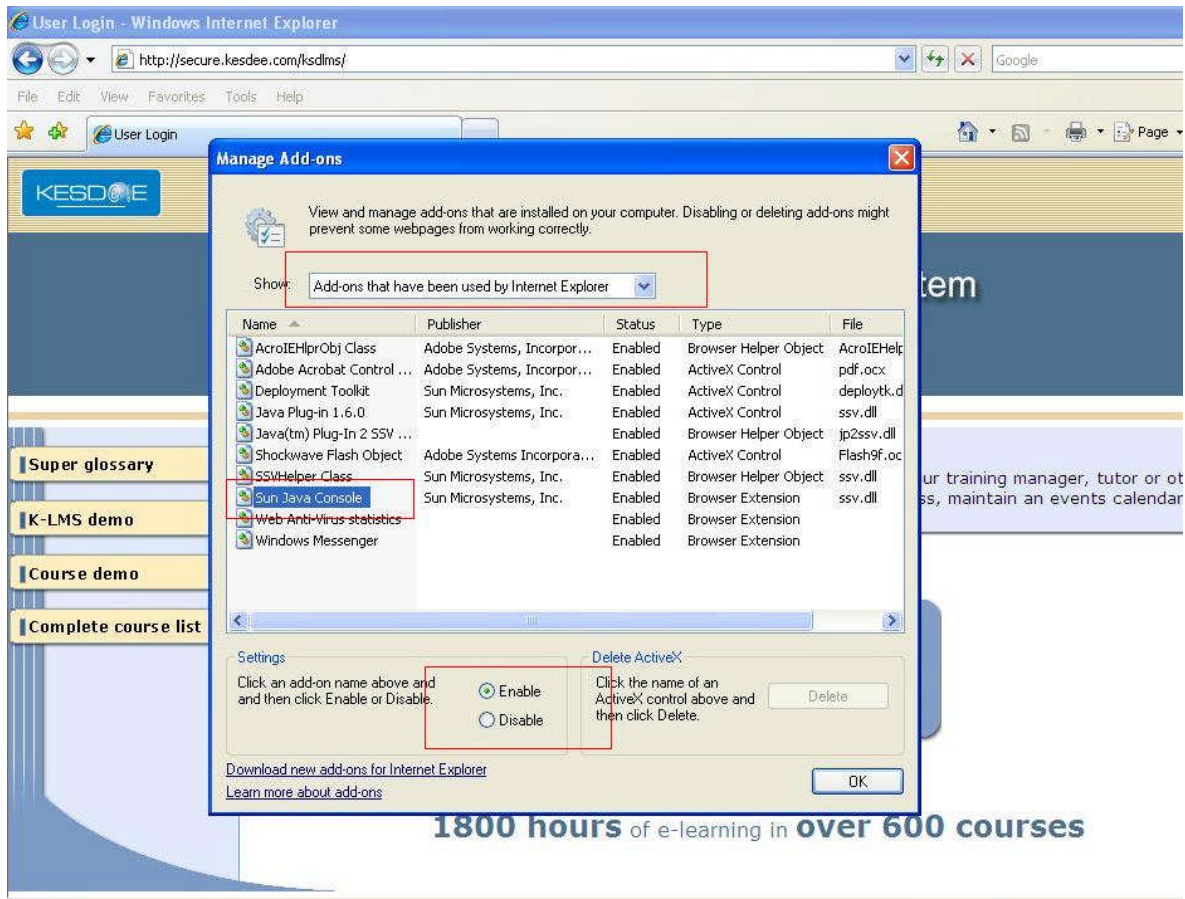

Now Enable Java Console