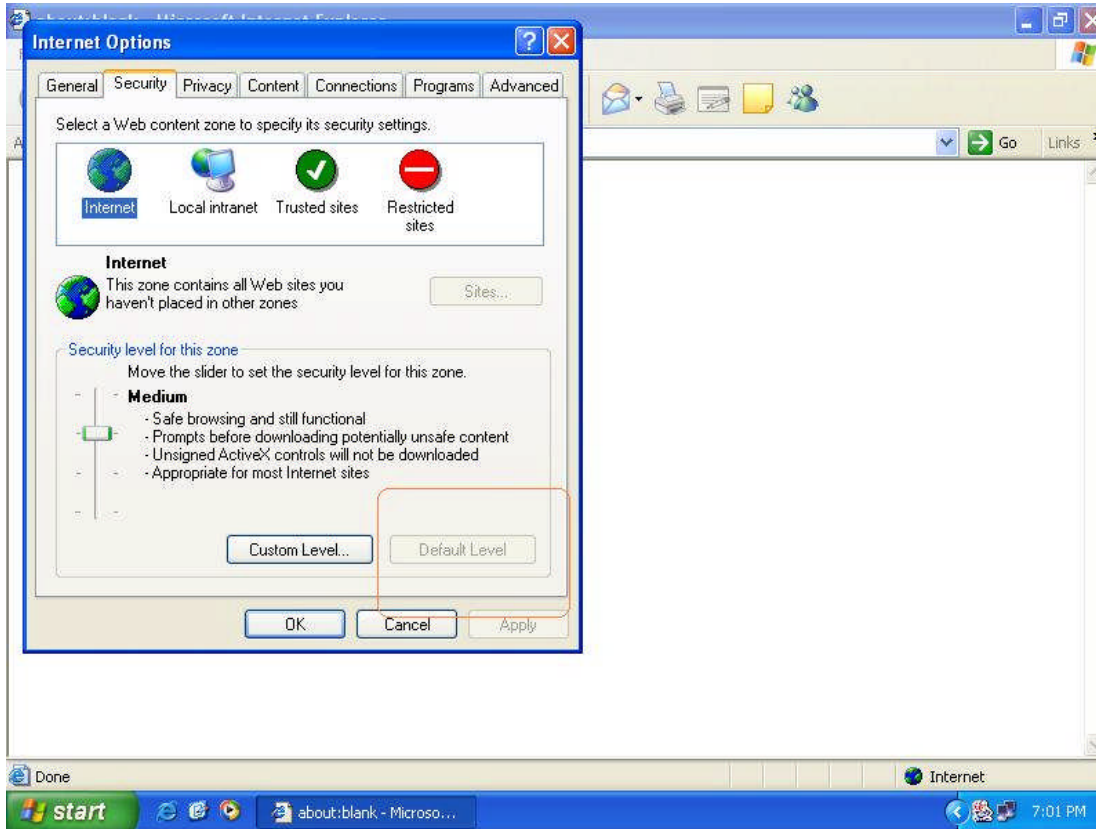

### Now Enable Java Console

### Now Enable Java Plug-in 1.6.0

1800 hours of e-learning in over 600 courses

**Step 2:**

Open Internet Explorer->>Select Tools->>Select Internet Options->>Select Security Tab->>Click on "Default Level" in that screen

**Step 3:**

Now select privacy Tab-->>Make sure that scrollbar is set to position shown in the below screen shot.

**Step 4:**

Now select Advance Tab->> Click on "Restore Defaults" button.

**Step 5:**

Once all the above steps are performed click "Apply" button and then click on "OK" button.