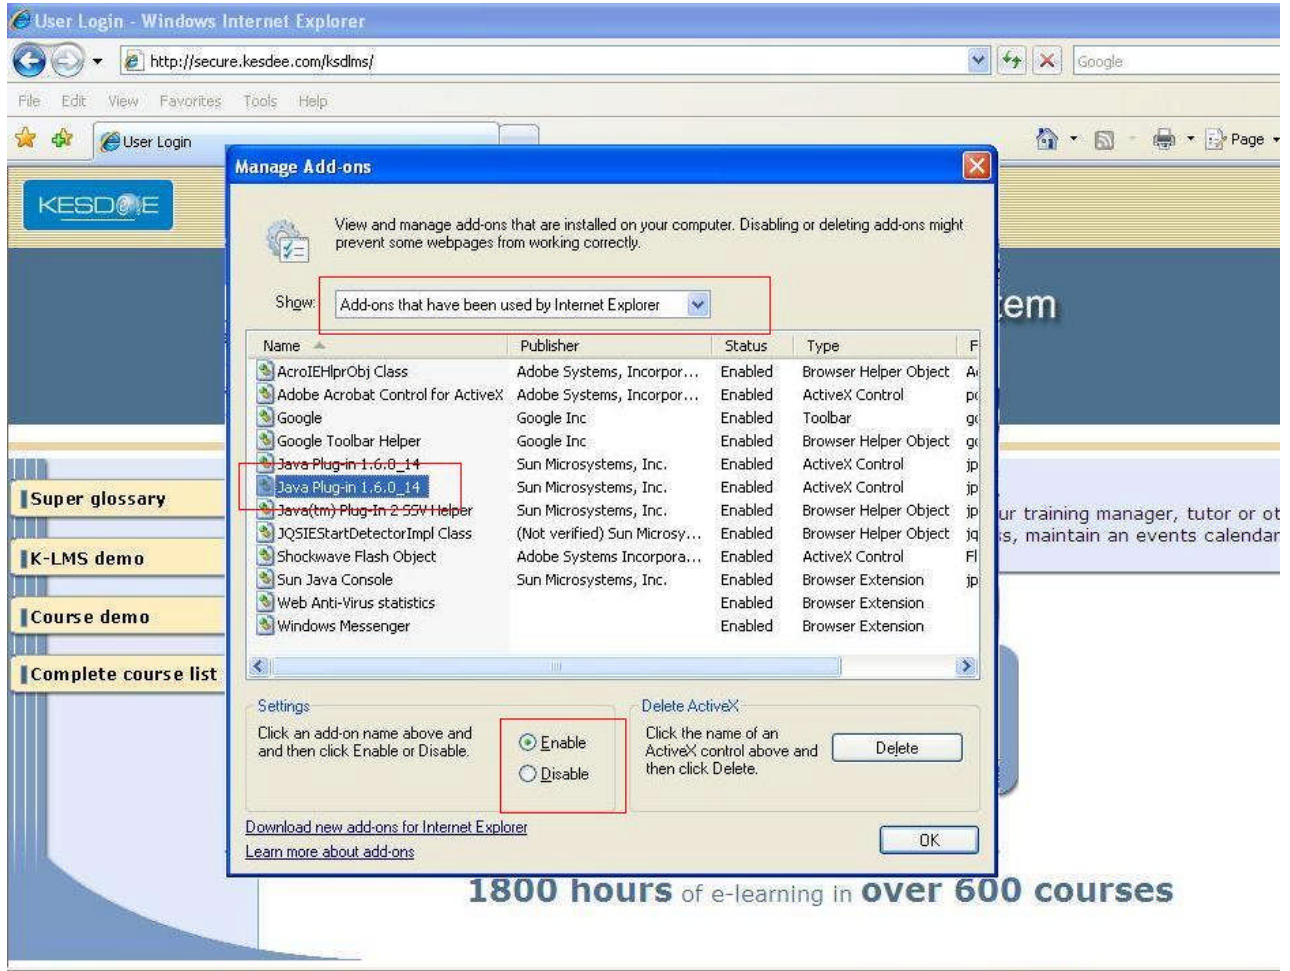

Now Enable Java Plug-in 1.6.0

1800 hours of e-learning in over 600 courses