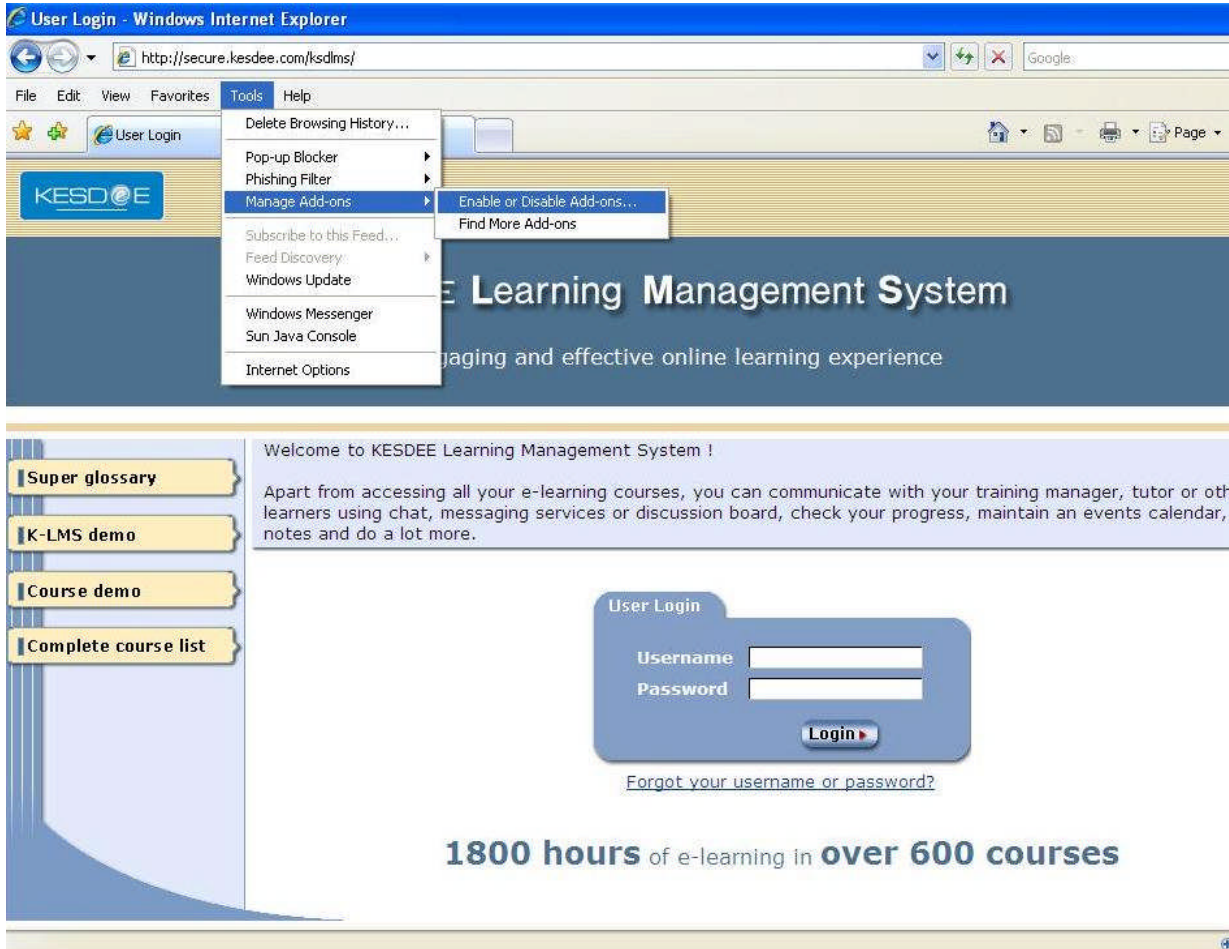

Step 1:

Open Internet Explorer->>Select Tools->> Manage Add-ons --> Navigate and click on "Enable or Disable Add-ons"